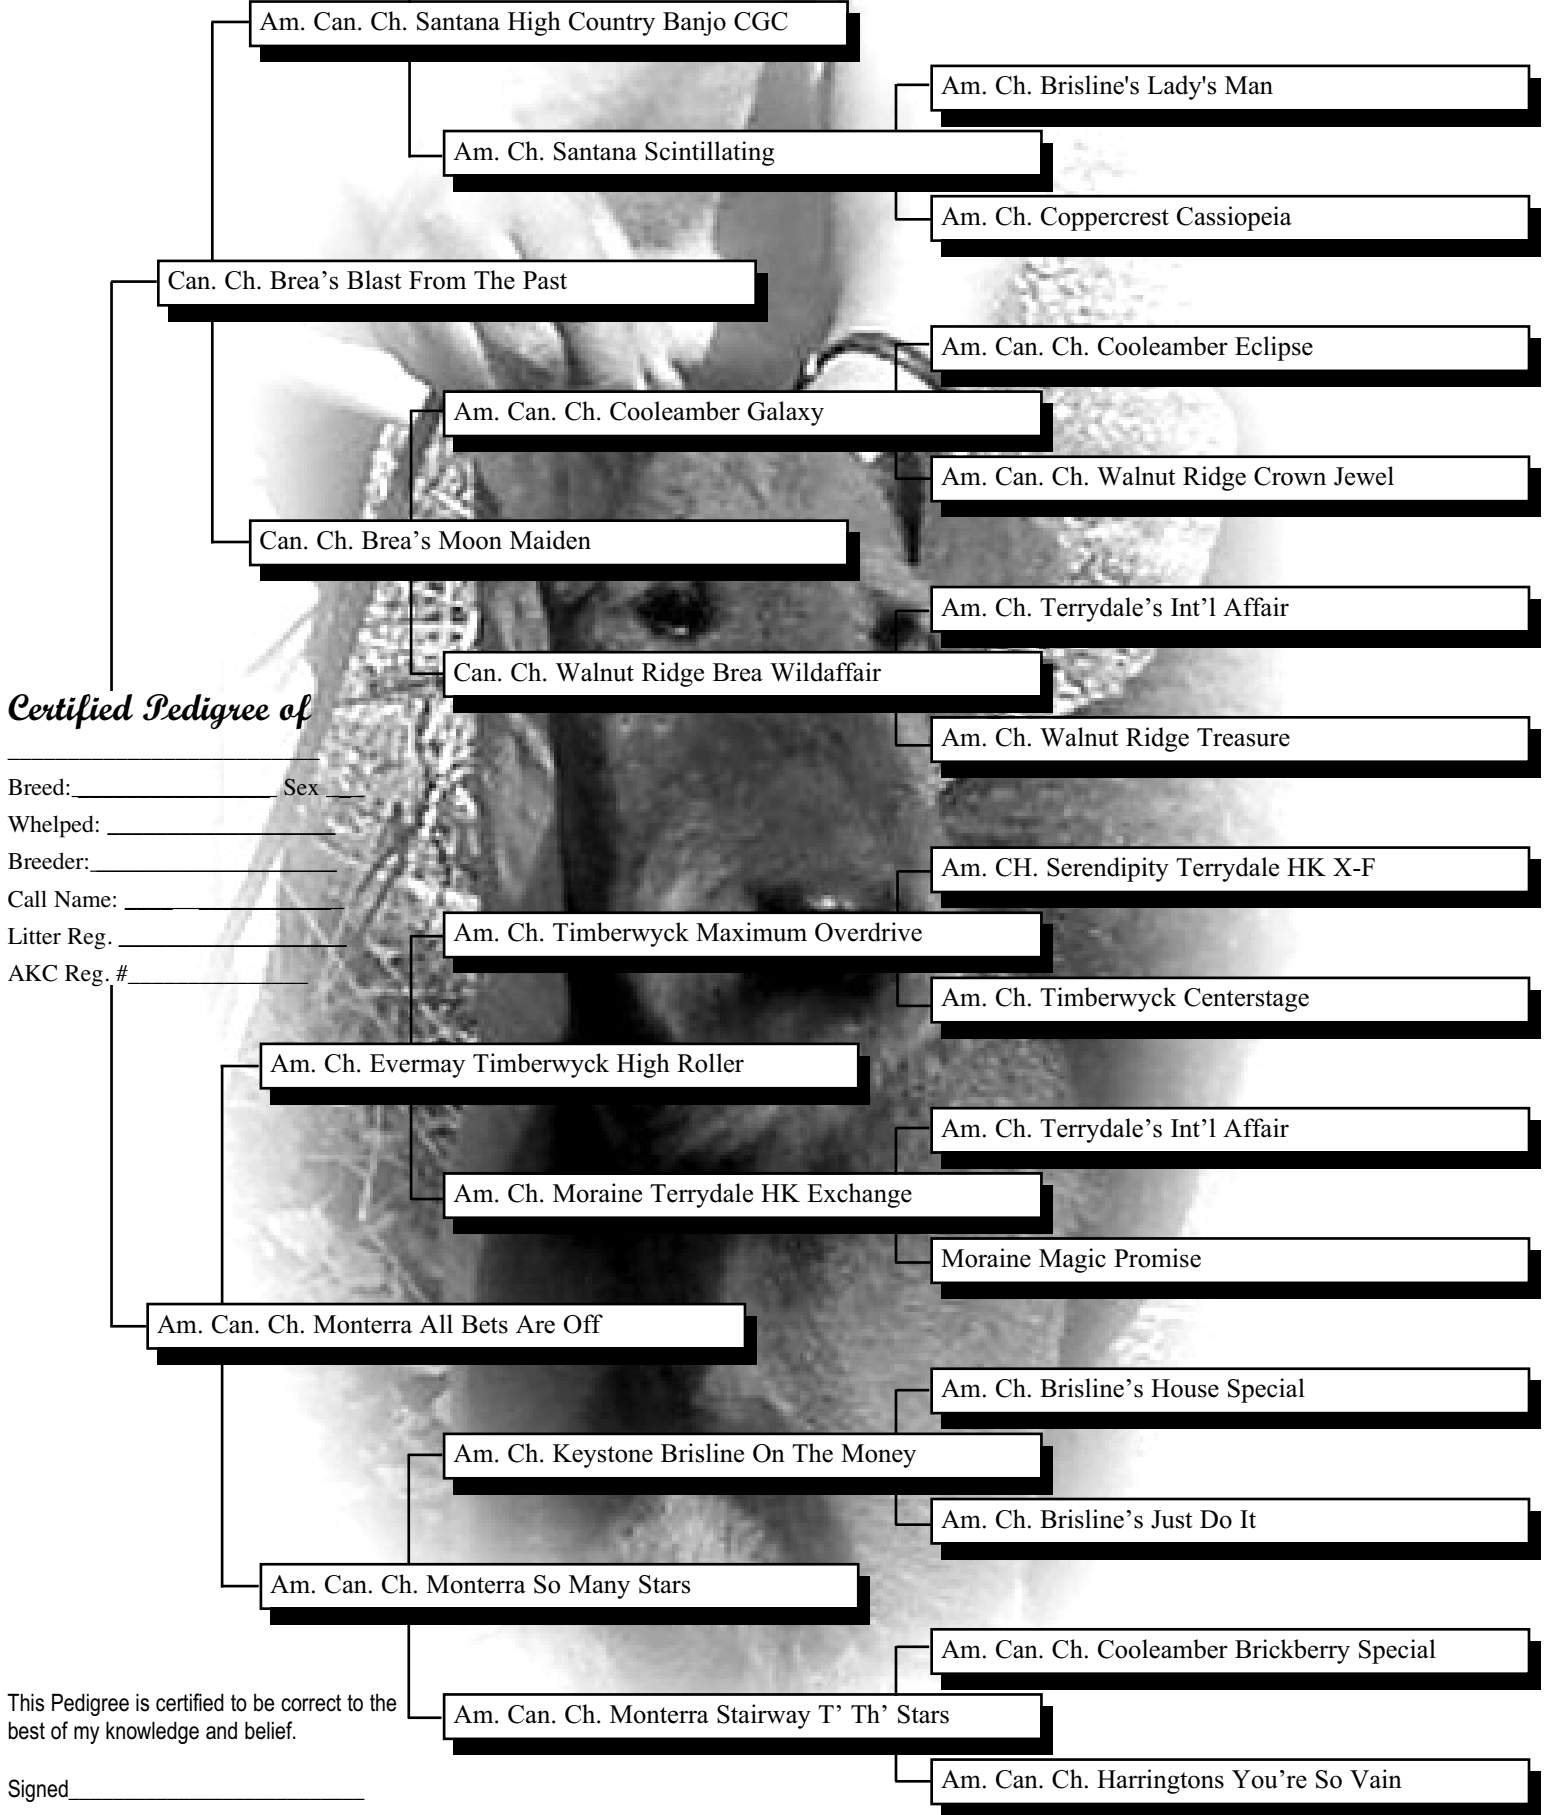

# Monterra Airedale Terriers

Judy Howell  
7348 Hwy 2 E. Columbia Falls, MT 59912  
406-892-3852 montana002@centurytel.net

## Certified Pedigree of

This Pedigree is certified to be correct to the best of my knowledge and belief.

Signed \_\_\_\_\_